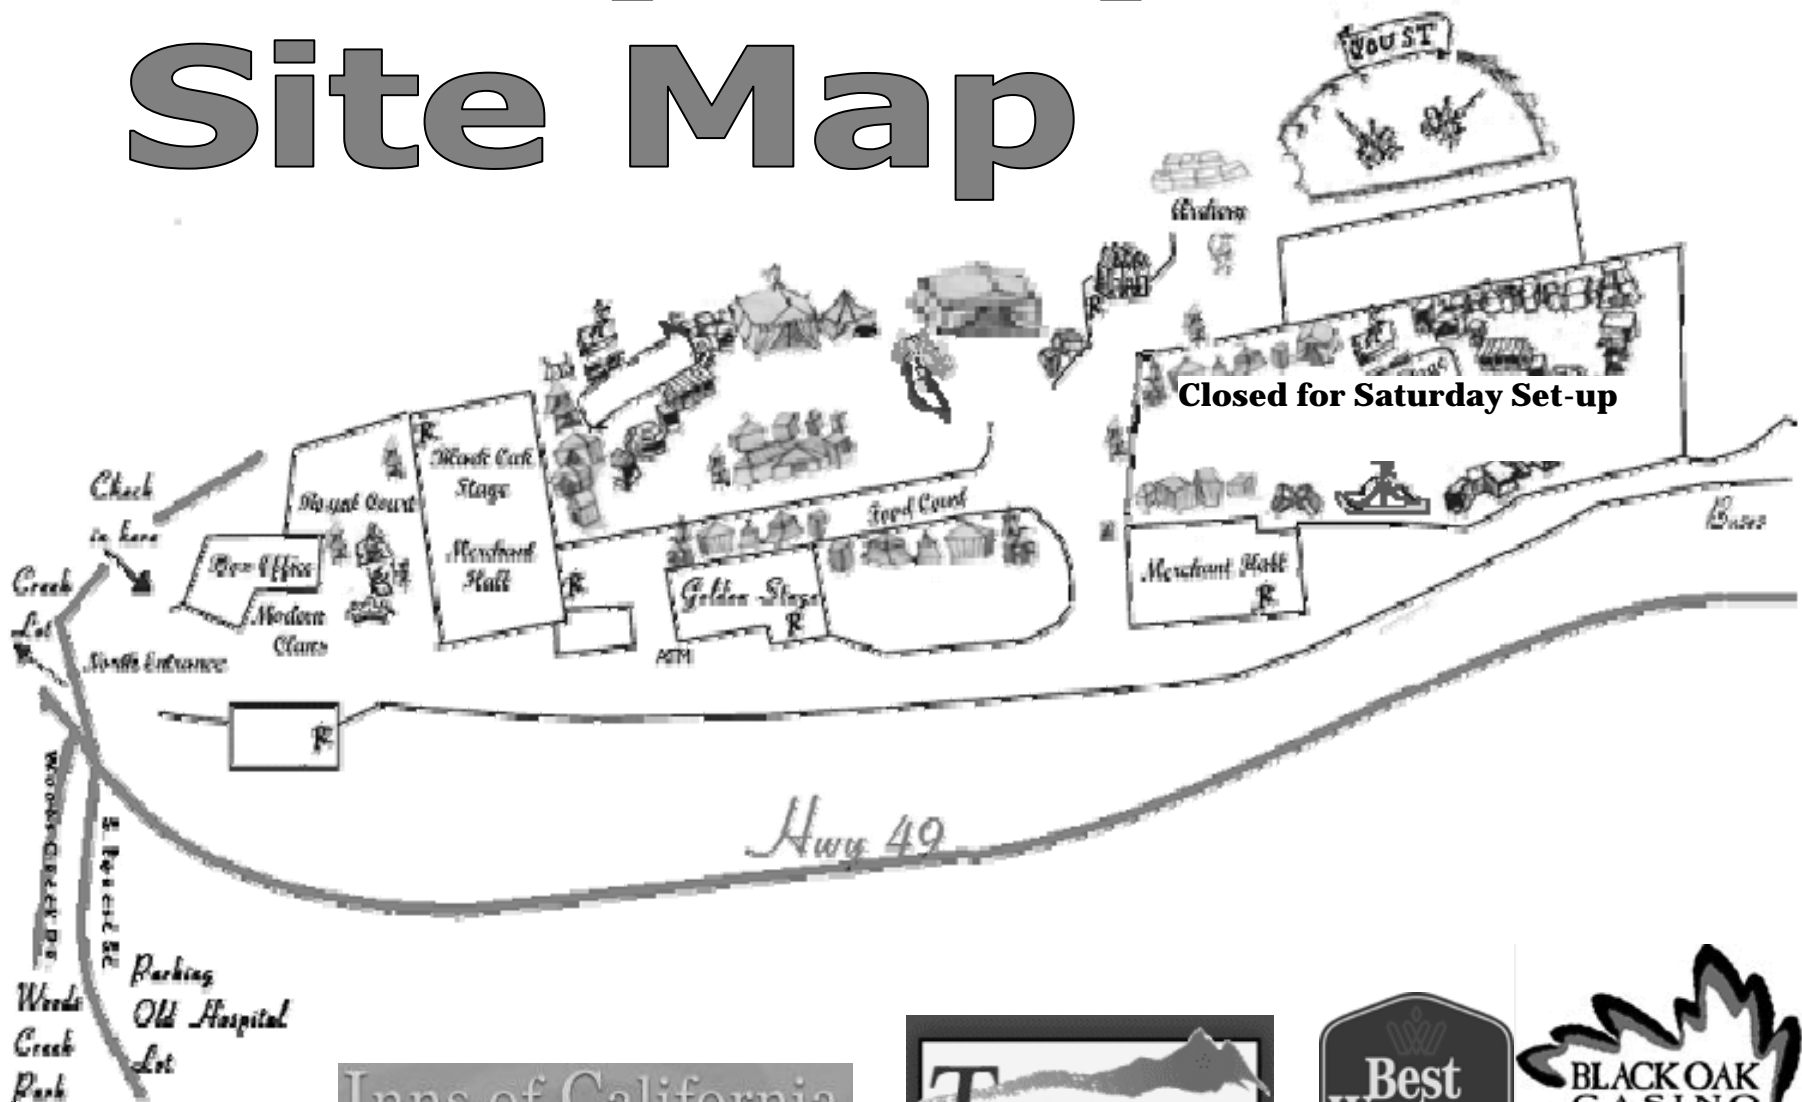

See map for details on parking and locations of activities.

NOTE: NO CARS ARE TO PARK IN THE FRONT GATE AREA PARKING. HANDICAP & BUS DROP-OFF ONLY!!

CARS ARE TO USE CREEK PARKING LOT, WOODS CREEK PARK PARKING LOT, OR THE OLD HOSPITAL'S LOT ON FOREST STREET AND THE SURROUNDING AREAS THAT ALLOW PARKING.

GOLDEN BOUGH

Family Day Site Map

Inns of California
We're in the Heart of California's Best